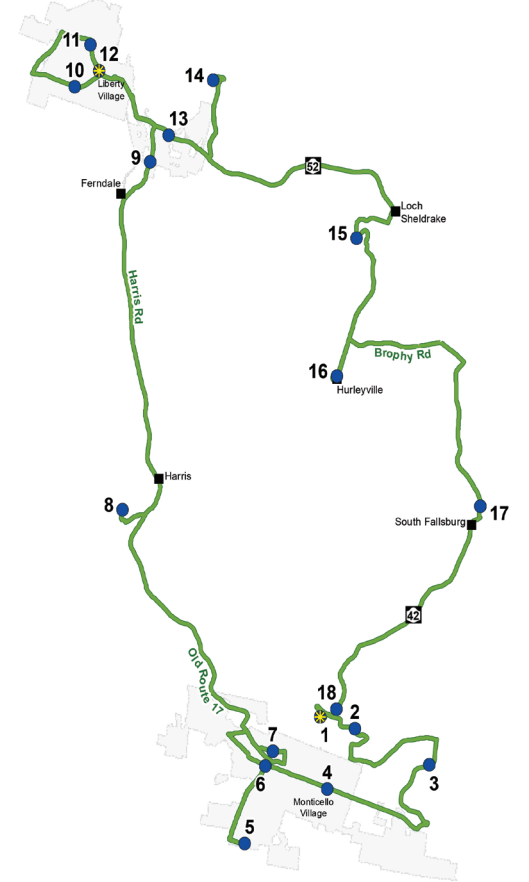

**ROUTE A**

**ROUTE B**

**Legend**

- Route A/A Express
- Route A/A Express Stops
- Transfer A to B
- Villages
- Hamlets

**Legend**

- Route B/B Express
- Route B/B Express Stops
- Transfer B to A
- Villages
- Hamlets

## ROUTE A

1. Main St./Sureway - Liberty *** Transfers from B Route ***	5:30 AM	7:30 AM	9:30 AM	11:30 AM	1:30 PM	3:30 PM
2. Post Office- Ferndale (Flag Stop)	5:36 AM	7:36 AM	9:36 AM	11:36 AM	1:36 PM	3:36 PM
3. Garnet Health (CRMC) - Harris	5:45 AM	7:45 AM	9:45 AM	11:45 AM	1:45 PM	3:45 PM
4. West Broadway and Route 42 - Monticello	5:53 AM	7:53 AM	9:53 AM	11:53 AM	1:53 PM	3:53 PM
5. Sleepy Hollow Apartments	5:59 AM	7:59 AM	9:59 AM	11:59 PM	1:59 PM	3:59 PM
6. Sturgis Rd. Government Center/Shortline	6:04 AM	8:04 AM	10:04 AM	12:04 PM	2:04 PM	4:04 PM
7. Walmart	6:09 AM	8:09 AM	10:09 AM	12:09 PM	2:09 PM	4:09 PM
8. Aldi/Mountain Mall *** Transfers to B Route ***	6:15 AM	8:15 AM	10:15 AM	12:15 PM	2:15 PM	4:15 PM
9. Crystal Run Healthcare - Rock Hill (Front lot in front of overhang)	6:35 AM	8:35 AM	10:35 AM	12:35 PM	2:35 PM	4:35 PM
10. Green Avenue Bus Stop (at traffic light) - Woodridge	6:48 AM	8:48 AM	10:48 AM	12:48 PM	2:48 PM	4:48 PM
11. Route 42 at Dollar General - Fallsburg	6:53 AM	8:53 AM	10:53 AM	12:53 PM	2:53 PM	4:53 PM
12. Woodbourne at Traffic Light (Flag Stop)	6:57 AM	8:57 AM	10:57 AM	12:57 PM	2:57 PM	4:57 PM
13. Loch Sheldrake (Flag Stops along RT 52)	7:02 AM	9:02 AM	11:02 AM	1:02 PM	3:02 PM	5:02 PM
14. Community Ln./DSS/Sunset Lake - Liberty *** Transfers to B Route ***	7:10 AM	9:10 AM	11:10 AM	1:10 PM	3:10 PM	5:10 PM
15. Liberty Trading Post	7:18 AM	9:18 AM	11:18 AM	1:18 PM	3:18 PM	5:18 PM
16. Main St./Sureway *** Transfers from B Route ***	7:25 AM	9:25 AM	11:25 AM	1:25 PM	3:25 PM	5:25 PM