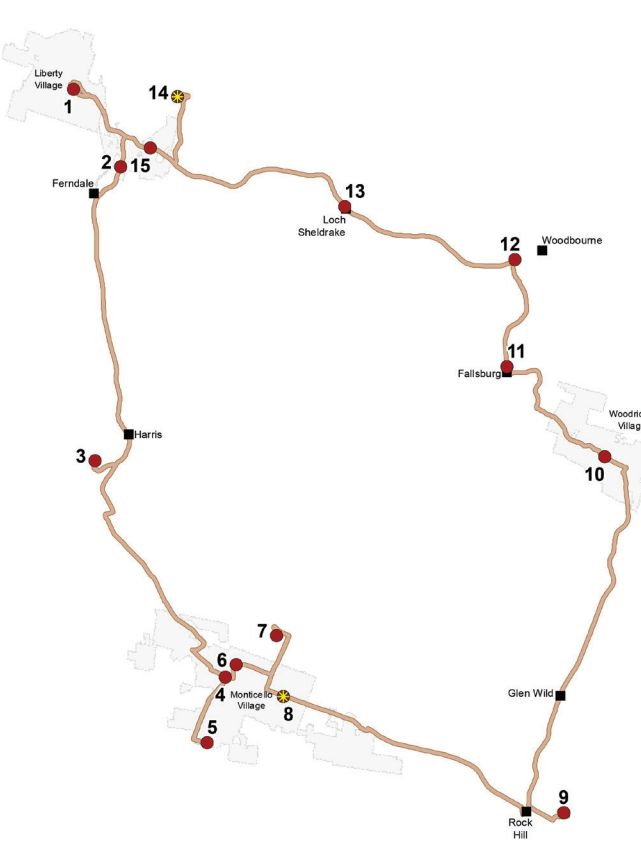

**ROUTE A**

**ROUTE B**

**Legend**

- Route A/A Express
- Route A/A Express Stops
- Transfer A to B
- Villages
- Hamlets

**Legend**

- Route B/B Express
- Route B/B Express Stops
- Transfer B to A
- Villages
- Hamlets

## ROUTE A

1. Main St./Sureway - Liberty *** Transfers from B Route ***	5:30 AM	7:30 AM	9:30 AM	11:30 AM	1:30 PM	3:30 PM
2. Post Office- Ferndale (Flag Stop)	5:36 AM	7:36 AM	9:36 AM	11:36 AM	1:36 PM	3:36 PM
3. Garnet Health (CRMC) - Harris	5:45 AM	7:45 AM	9:45 AM	11:45 AM	1:45 PM	3:45 PM
4. West Broadway and Route 42 - Monticello	5:53 AM	7:53 AM	9:53 AM	11:53 AM	1:53 PM	3:53 PM
5. Sleepy Hollow Apartments	5:59 AM	7:59 AM	9:59 AM	11:59 PM	1:59 PM	3:59 PM
6. Sturgis Rd. Government Center/Shortline	6:04 AM	8:04 AM	10:04 AM	12:04 PM	2:04 PM	4:04 PM
7. Walmart	6:09 AM	8:09 AM	10:09 AM	12:09 PM	2:09 PM	4:09 PM
8. Aldi/Mountain Mall *** Transfers to B Route ***	6:15 AM	8:15 AM	10:15 AM	12:15 PM	2:15 PM	4:15 PM
9. Crystal Run Healthcare - Rock Hill (Front lot in front of overhang)	6:35 AM	8:35 AM	10:35 AM	12:35 PM	2:35 PM	4:35 PM
10. Green Avenue Bus Stop (at traffic light) - Woodridge	6:48 AM	8:48 AM	10:48 AM	12:48 PM	2:48 PM	4:48 PM
11. Route 42 at Dollar General - Fallsburg	6:53 AM	8:53 AM	10:53 AM	12:53 PM	2:53 PM	4:53 PM
12. Woodbourne at Traffic Light (Flag Stop)	6:57 AM	8:57 AM	10:57 AM	12:57 PM	2:57 PM	4:57 PM
13. Loch Sheldrake (Flag Stops along RT 52)	7:02 AM	9:02 AM	11:02 AM	1:02 PM	3:02 PM	5:02 PM
14. Community Ln./DSS/Sunset Lake - Liberty *** Transfers to B Route ***	7:10 AM	9:10 AM	11:10 AM	1:10 PM	3:10 PM	5:10 PM
15. Liberty Trading Post	7:18 AM	9:18 AM	11:18 AM	1:18 PM	3:18 PM	5:18 PM
16. Main St./Sureway *** Transfers from B Route ***	7:25 AM	9:25 AM	11:25 AM	1:25 PM	3:25 PM	5:25 PM