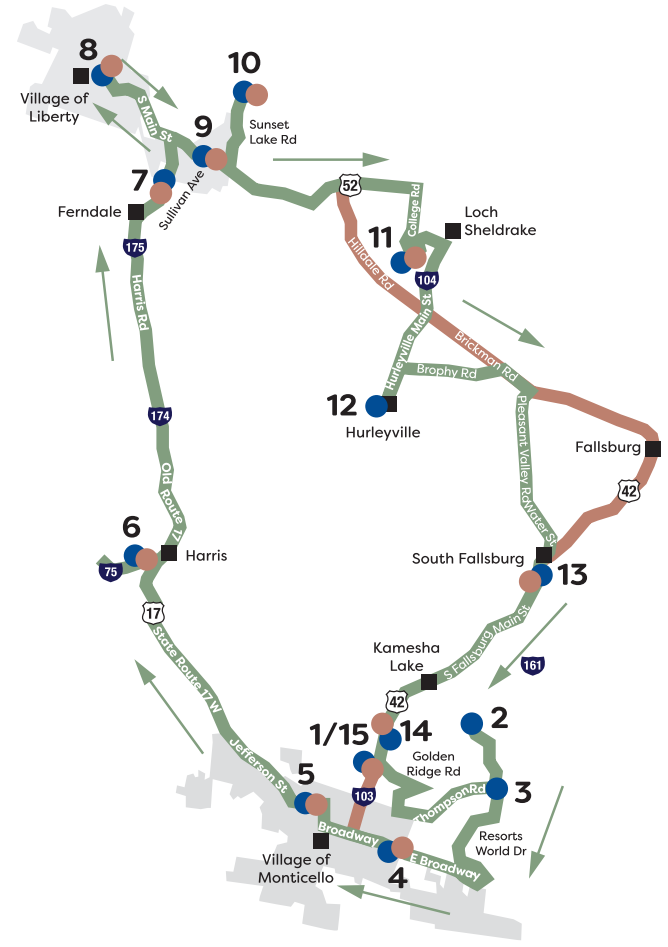

ROUTE A

ROUTE B

LEGEND

- Route A
- Route A Express
- Route A Stops
- Route A Express Stops
- Villages
- Hamlets

LEGEND

- Route B
- Route B Express
- Route B Stops
- Route B Express Stops
- Villages
- Hamlets

ROUTE B

	Early Express					
1. Walmart <i>McDonald's, Golden Ridge Apts.</i>	6:00 AM	8:00 AM	10:00 AM	12:00 PM	2:00 PM	4:00 PM
2. Kartrite Waterpark <i>Alder Hotel</i>		8:12 AM	10:12 AM	12:12 PM	2:12 PM	4:12 PM
3. Resorts World <i>ARC, Farmers Market</i>		8:16 AM	10:16 AM	12:16 PM	2:16 PM	4:16 PM
4. East Broadway at Majek Furniture <i>Aldi's, Dollar Tree, Richardson Court, Pizza Hut</i>	6:09 AM	8:25 AM	10:25 AM	12:25 PM	2:25 PM	4:25 PM
5. Sturgis Rd. - Shortline Bus Terminal <i>Jefferson St., Discovery Center</i>	6:14 AM	8:32 AM	10:32 AM	12:32 PM	2:32 PM	4:32 PM
6. CRMC, Harris <i>Nonni's Bakery, Pestech, Prestige</i>	6:26 AM	8:44 AM	10:44 AM	12:44 PM	2:44 PM	4:44 PM
7. Ferndale Post Office <i>McDonald's, Burger King, Taco Bell, Ideal Snacks</i>	6:33 AM	8:51 AM	10:51 AM	12:51 PM	2:51 PM	4:51 PM
8. Main X from Sureway - Liberty	6:39 AM	9:02 AM	11:02 AM	1:02 PM	3:02 PM	5:02 PM
9. Colonial Square, Liberty <i>Panda Parlor, Dollar General</i>	6:44 AM	9:12 AM	11:12 AM	1:12 PM	3:12 PM	5:12 PM
10. Community Ln./Sunset Lk. (DSS Complex) <i>Rolling V</i>	6:51 AM	9:22 AM	11:22 AM	1:22 PM	3:22 PM	5:22 PM
11. SUNY Sullivan <i>Main St., Great Pines Apts., Kile Farm Rd.</i>	7:00 AM	9:30 AM	11:30 AM	1:30 PM	3:30 PM	5:30 PM
12. Main St., Hurleyville Art Center <i>Elm St.</i>		9:35 AM	11:35 AM	1:35 PM	3:35 PM	5:35 PM
13. Griff Court by Ingber Park, So. Falls. <i>Rolling V, Kiamesha Lanes</i>	7:11 AM	9:42 AM	11:42 AM	1:42 PM	3:42 PM	5:42 PM
14. Rte. 42 at Thompson Square, Monticello <i>Taco Bell</i>	7:19 AM	9:45 AM	11:45 AM	1:45 PM	3:45 PM	5:45 PM
15. Walmart	7:22-8:00 AM	9:50-10:00 AM	11:50-12:00 PM	1:50-2:00 PM	3:50-4:00 PM	5:50 PM