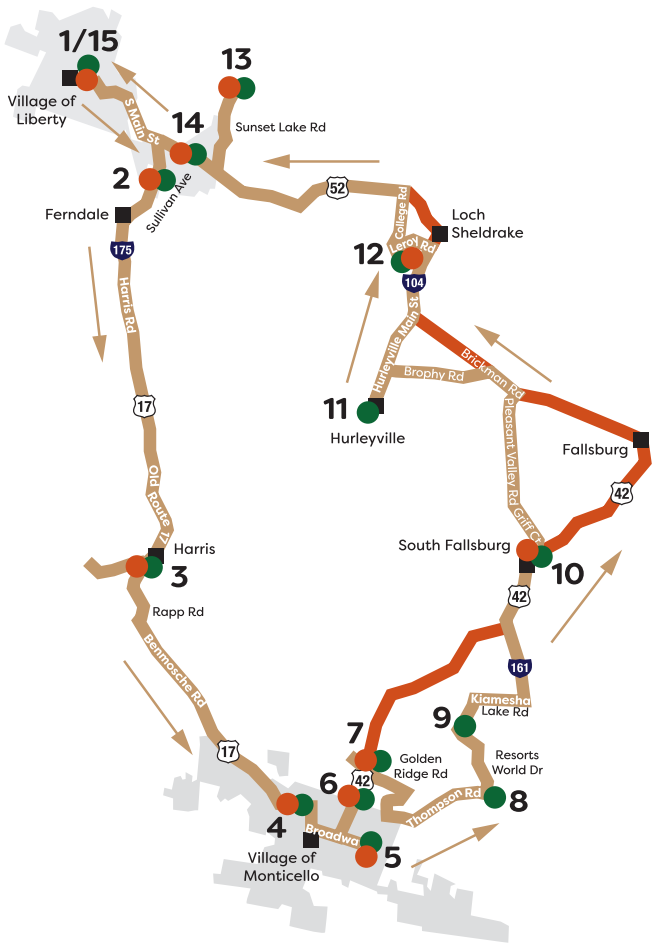

ROUTE A

ROUTE B

LEGEND

- Route A
- Route A Express
- Route A Stops
- Route A Express Stops
- Villages
- Hamlets

LEGEND

- Route B
- Route B Express
- Route B Stops
- Route B Express Stops
- Villages
- Hamlets

ROUTE B

	Early Express					
1. Walmart <i>McDonald's, Golden Ridge Apts.</i>	6:00 AM	8:00 AM	10:00 AM	12:00 PM	2:00 PM	4:00 PM
2. Kartrite Waterpark <i>Alder Hotel</i>		8:12 AM	10:12 AM	12:12 PM	2:12 PM	4:12 PM
3. Resorts World <i>ARC, Farmers Market</i>		8:16 AM	10:16 AM	12:16 PM	2:16 PM	4:16 PM
4. East Broadway at Majek Furniture <i>Aldi's, Dollar Tree, Richardson Court, Pizza Hut</i>	6:09 AM	8:25 AM	10:25 AM	12:25 PM	2:25 PM	4:25 PM
5. Sturgis Rd. - Shortline Bus Terminal <i>Jefferson St., Discovery Center</i>	6:14 AM	8:32 AM	10:32 AM	12:32 PM	2:32 PM	4:32 PM
6. CRMC, Harris <i>Nonni's Bakery, Pestech, Prestige</i>	6:26 AM	8:44 AM	10:44 AM	12:44 PM	2:44 PM	4:44 PM
7. Ferndale Post Office <i>McDonald's, Burger King, Taco Bell, Ideal Snacks</i>	6:33 AM	8:51 AM	10:51 AM	12:51 PM	2:51 PM	4:51 PM
8. Main X from Sureway - Liberty	6:39 AM	9:02 AM	11:02 AM	1:02 PM	3:02 PM	5:02 PM
9. Colonial Square, Liberty <i>Panda Parlor, Dollar General</i>	6:44 AM	9:12 AM	11:12 AM	1:12 PM	3:12 PM	5:12 PM
10. Community Ln./Sunset Lk. (DSS Complex) <i>Rolling V</i>	6:51 AM	9:22 AM	11:22 AM	1:22 PM	3:22 PM	5:22 PM
11. SUNY Sullivan <i>Main St., Great Pines Apts., Kile Farm Rd.</i>	7:00 AM	9:30 AM	11:30 AM	1:30 PM	3:30 PM	5:30 PM
12. Main St., Hurleyville Art Center <i>Elm St.</i>		9:35 AM	11:35 AM	1:35 PM	3:35 PM	5:35 PM
13. Griff Court by Ingber Park, So. Falls. <i>Rolling V, Kiamesha Lanes</i>	7:11 AM	9:42 AM	11:42 AM	1:42 PM	3:42 PM	5:42 PM
14. Rte. 42 at Thompson Square, Monticello <i>Taco Bell</i>	7:19 AM	9:45 AM	11:45 AM	1:45 PM	3:45 PM	5:45 PM
15. Walmart	7:22-8:00 AM	9:50-10:00 AM	11:50-12:00 PM	1:50-2:00 PM	3:50-4:00 PM	5:50 PM